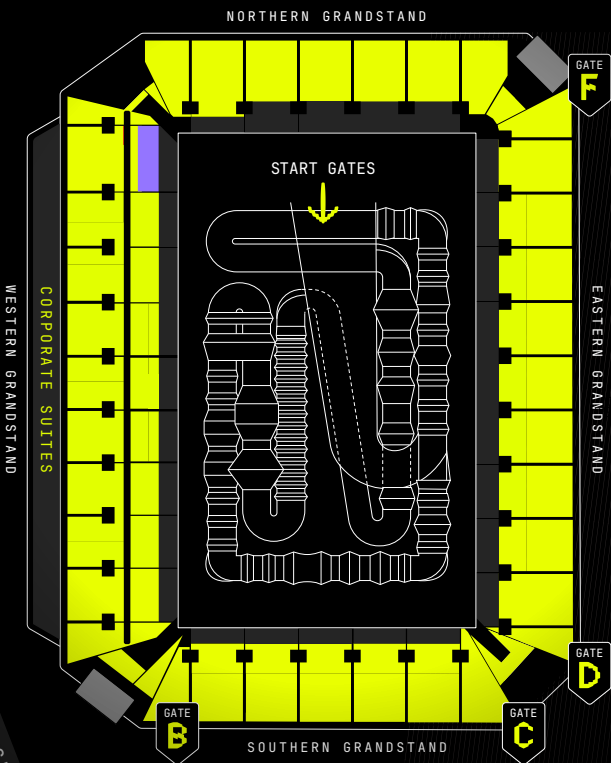

Your package includes Early Entry from 4:00pm to catch all the Qualifying action, along with access access to an open-air function space with an exclusive private bar. Upon entry, collect your souvenir World Supercross lanyard and take advantage of your exclusive merchandise discount.

RACE DAY SCHEDULE

SAT 29 NOV

2:00pm	Rider Autograph Session	45 Minutes
4:00pm	EARLY ENTRY GATES OPEN	
4:30pm	SX2 Practice	10 Minutes
4:45pm	SX1 Practice	10 Minutes
5:05pm	SX2 Qualifying	10 Minutes
5:20pm	SX1 Qualifying	10 Minutes
5:35pm	SX2 Superpole	Top 4 Riders, Hot Lap
5:43pm	SX1 Superpole	Top 4 Riders, Hot Lap
6:00pm	GATES OPEN	
7:15pm	OFFICIAL SHOW OPENING	
7:38pm	SX2 Sprint Race 1	8 Laps
7:55pm	SX1 Sprint Race 1	8 Laps
8:20pm	SX2 Sprint Race 2	8 Laps
8:37pm	SX1 Sprint Race 2	8 Laps
9:04pm	SX2 Main Race 3	12 Laps
9:22pm	SX2 Podium Presentation	5 mins
9:33pm	SX1 Main Race 3	12 Laps
9:54pm	SX1 Podium Presentation	5 mins
9:59pm	GP Concludes	1 min

WORLD SUPERCROSS GRANDSTAND PLUS GUEST ENTRY

28°3'60"S 153°22'42"E GOLD COAST

CENTRELINE PLACE

STADIUM DRIVE

PROMETHEAN WAY

FANZONE

BUSES + ROBINA TRAIN STATION